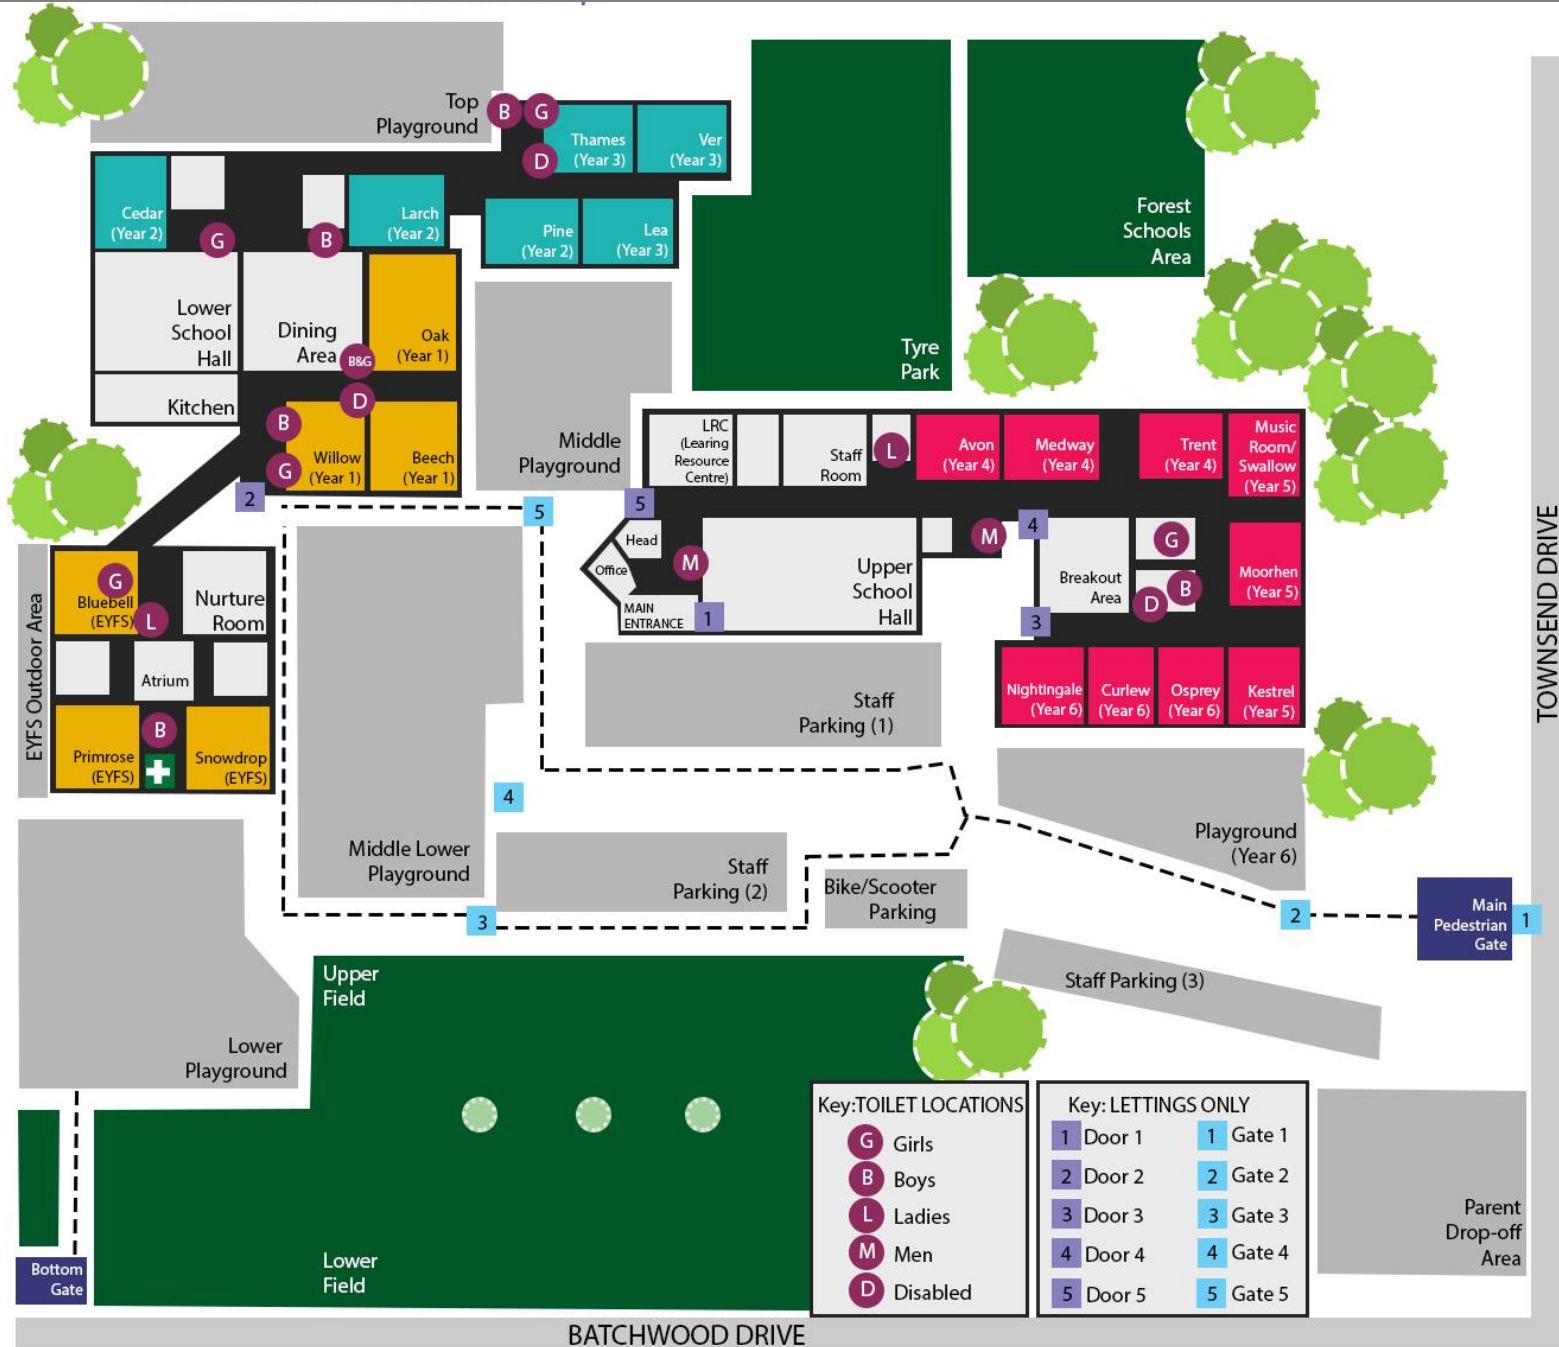

Garden Fields JMI School

Key: TOILET LOCATIONS

- G Girls
- B Boys
- L Ladies
- M Men
- D Disabled

Key: LETTINGS ONLY

1 Door 1	1 Gate 1
2 Door 2	2 Gate 2
3 Door 3	3 Gate 3
4 Door 4	4 Gate 4
5 Door 5	5 Gate 5

This map is also available online: www.gardenfields.herts.sch.uk